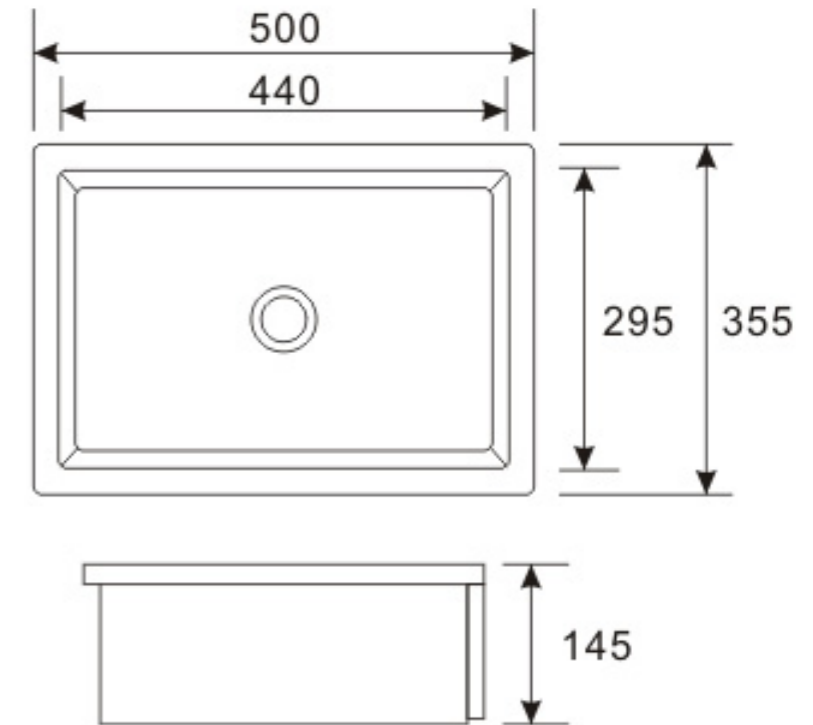

James Martin Vanities - Nova Rectangular Undermount Sink (Basin) **SNK-RCT-WHT**

Used with 3cm thickness premium rectangular countertops:
Silestone Quartz

Imperial Measurements

Metric Measurements

OD Size: 500 x 355 x 145 mm
 19 5/8" x 14" x 5 6/8"
 ID Size: 440 x 295 mm
 17 3/8" x 11 5/8"

Complies with:
 ASME A112.19.2-2013
 CSA B45.1-13

white

2018 Rv.