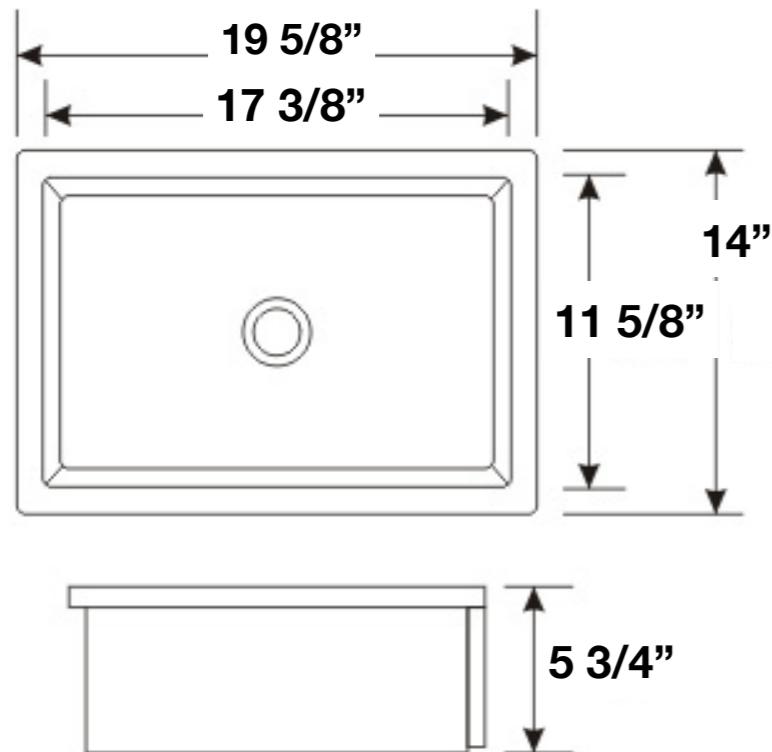

James Martin Vanities - Nova Rectangular Undermount Sink (Basin) **SNK-RCT-WHT**

Used with 3cm thickness premium rectangular countertops:
Silestone Quartz

Imperial Measurements

Metric Measurements

OD Size: 500 x 355 x 145 mm
 19 5/8" x 14" x 5 6/8"
 ID Size: 440 x 295 mm
 17 3/8" x 11 5/8"